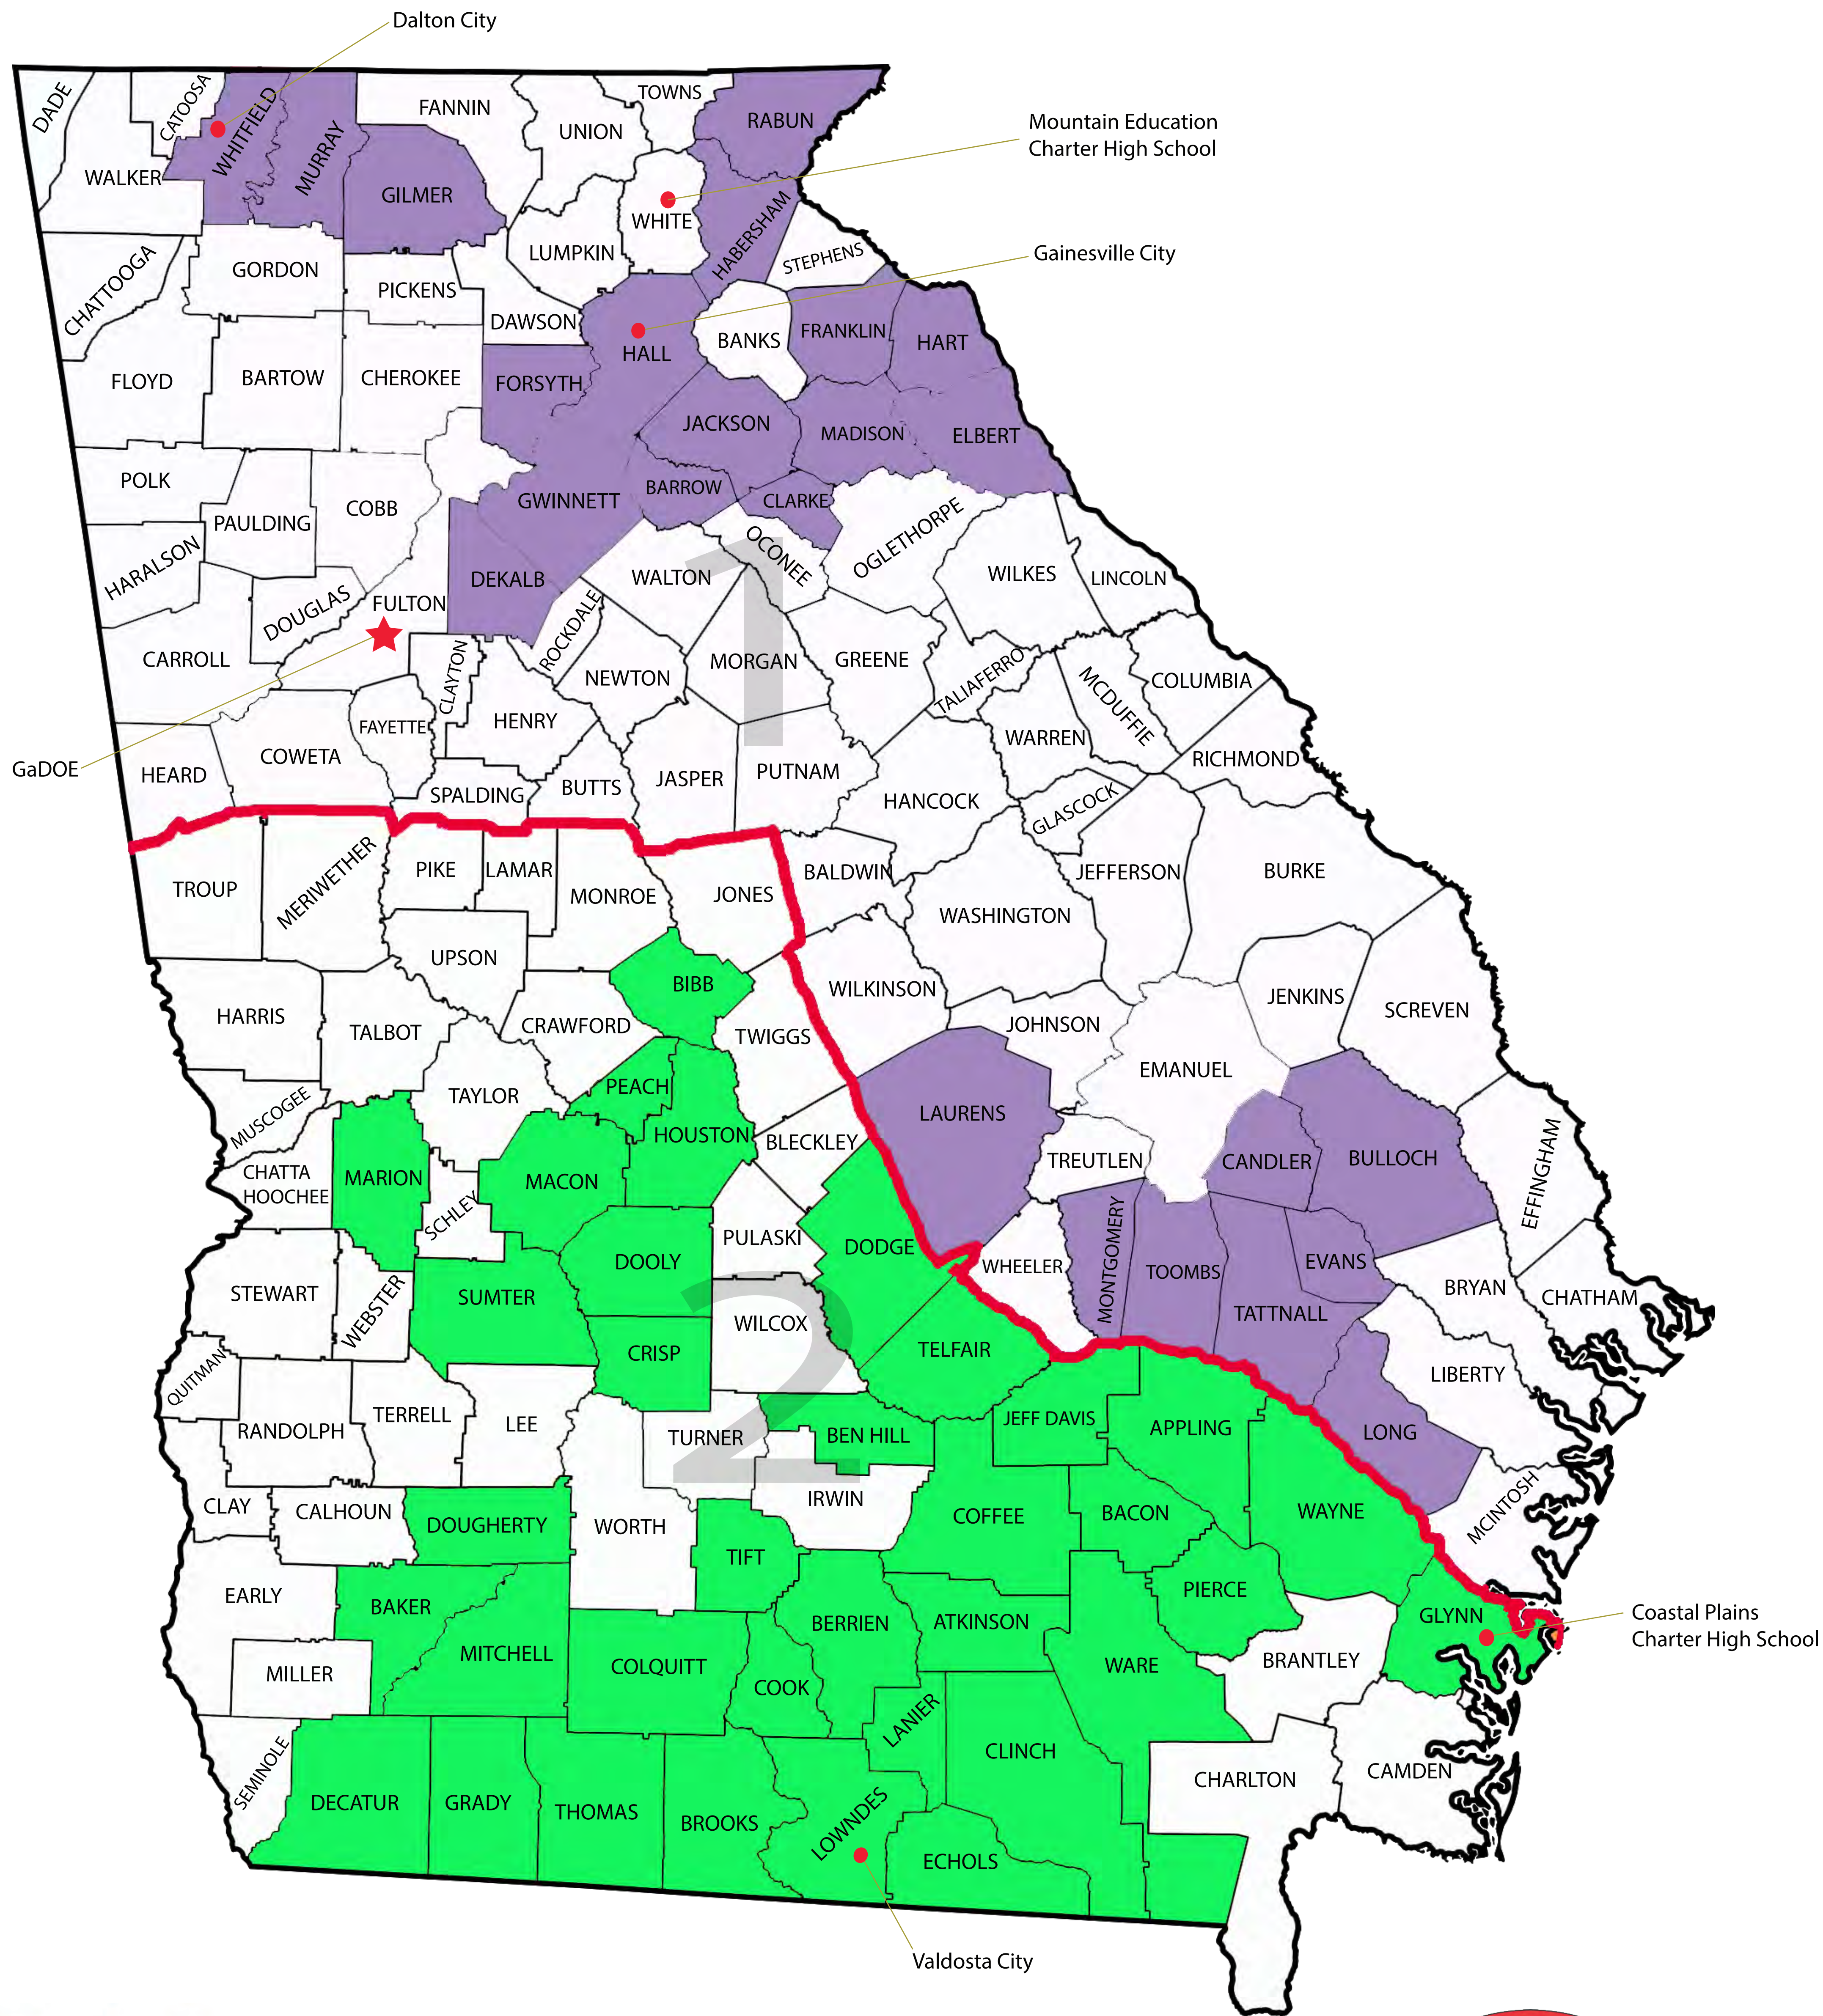

Georgia Migrant Education Program 2023-2024 Service Areas

- 1** GaDOE Region 1 MEP
- 2** GaDOE Region 2 MEP